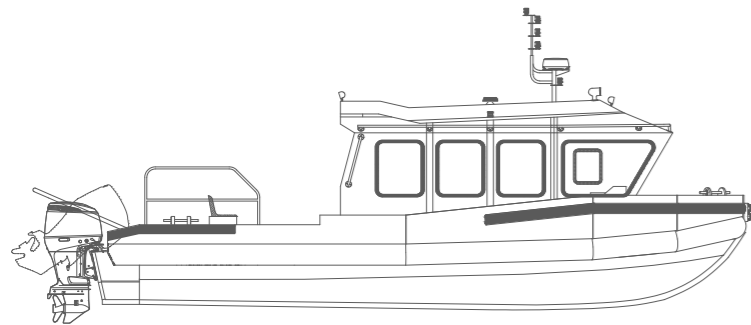

HD 1103P

11 meter HDPE Patrol Boat

PROFILE VIEW