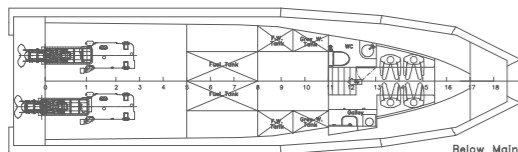

PATROL BOAT

HD 1404P SERIES

 HULL HDPE	 WHEELHOUSE HDPE	 LENGHT 14 meter
 PROPULSION WaterJet 2 x 425 hp	 SPEED up to 30 knots	 CAPACITY 8 + 1 Crew

HD 1304P

13 meter HDPE Patrol Boat

Profile

Maindeck

Below Maindeck