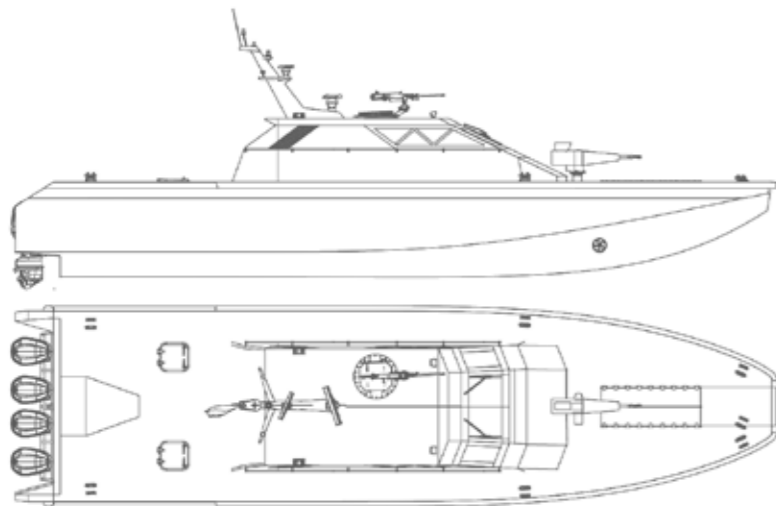

ShadowHawk 17

17 meter Aluminum PATROL & INTERCEPT VESSEL

PARTICULARS	
Hull	Aluminium, Planing
Wheelhouse / Superstructure	Open Console
Length	17.60m
Beam	4.63m
Displacement (Max)	27.80 tons (full load)
Draft	0.97m
Classification	BV
PERFORMANCE	
Max Speed	33 knots
Cruise Speed	26 knots
Range	239 nm @ 26 knots
PROPULSION	
Propulsion	Outboard
Power	1200 bhp
CAPACITIES	
Fuel	2000 L
Fresh Water	150 L
Waste Water	42 L
Complement	6 Pax
ELECTRICAL	
Power Supply	230 VAC, 48 VDC
Genset	1 kVA
Air Conditioning	—
NAVIGATION	
Basic Navigation Pack	16" MFD + VHF DSC + AIS-B+ + Radar 4 kW + Autopilot + 1 kW sonar + NMEA2000 backbone.
OPTIONAL EXTRAS	
Ballistic Protection