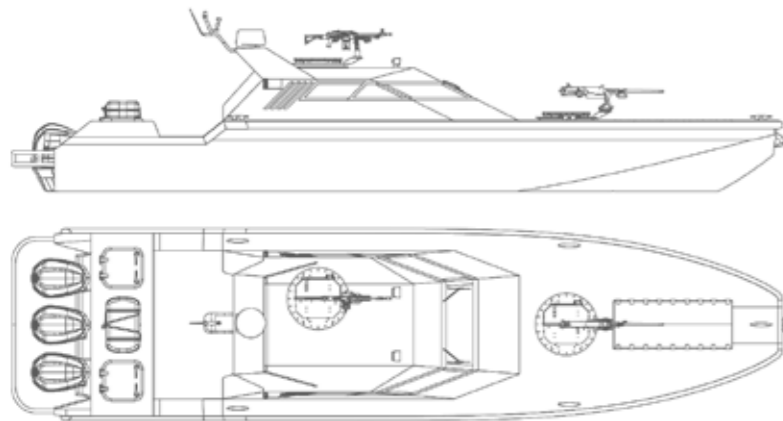

ShadowHawk 12

12 meter Aluminum Patrol Boat

PARTICULARS	
Hull	Aluminium, Planing
Wheelhouse / Superstructure	Open Console
Length	12.00m
Beam	3.10m
Displacement (Max)	9.79 tons (full load)
Draft	0.75m
Classification	BV
PERFORMANCE	
Max Speed	48 knots
Cruise Speed	38 knots
Range	232 nm @ 38 knots
PROPULSION	
Propulsion	Outboard
Power	900 bhp
CAPACITIES	
Fuel	1000 L
Fresh Water	100 L
Waste Water	28 L
Complement	4 Pax
ELECTRICAL	
Power Supply	230 VAC, 48 VDC
Genset	1 kVA
Air Conditioning	—
NAVIGATION	
Basic Navigation Pack	16" MFD + VHF DSC + AIS-B+ + Radar 4 kW + Autopilot + 1 kW sonar + NMEA2000 backbone.
OPTIONAL EXTRAS	
Ballistic Protection