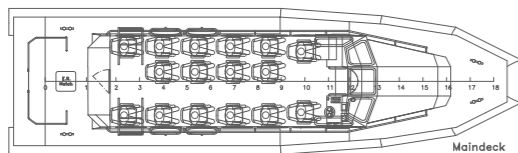

PATROL BOAT

HD 1404P SERIES

 HULL HDPE	 WHEELHOUSE HDPE	 LENGHT 14 meter
 PROPULSION WaterJet 2 x 425 hp	 SPEED up to 30 knots	 CAPACITY 8 + 1 Crew

HD 1304P

13 meter HDPE Patrol Boat

Profile

Maindeck

Below Maindeck