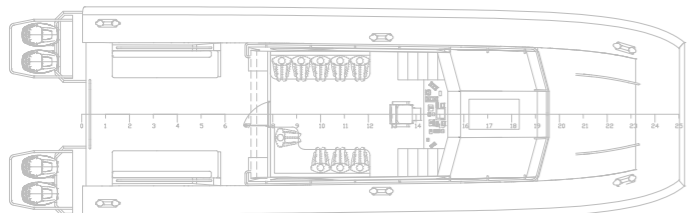

MAINDECK VIEW