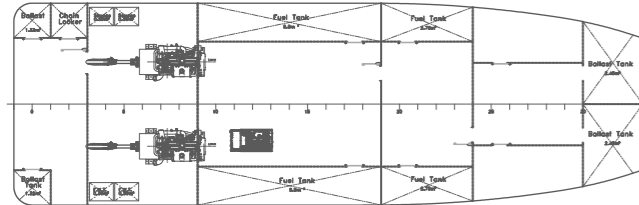

OPTIONAL EXTRAS

PATROL BOAT

PT 1200ST SERIES

 HULL 5083 Aluminum	 WHEELHOUSE 5083 Aluminum	 LENGHT 11.50 meter
 PROPULSION WaterJet 2 x 480 hp	 SPEED up to 45 knots	 CAPACITY 6 + 1 Crew

LC 1506N

14.9 meter Steel Landing Craft

PROFILE

MAIN DECK PLAN

LOWER DECK PLAN

PARTICULARS	
Hull	Steel
Wheelhouse	Steel
Length	14.90 m
Beam	5.50 m
Deck	45 m ²
Draft	1.10 m
Classification	Bureau Veritas
PERFORMANCE	
Max Speed	12 knots
Cruise Speed	10 knots
PROPULSION	
Engines	2 x Cummins QSM11
Propulsion	FPP Open
Power	1220 hp total
CAPACITIES	
Fuel	11.200 L
Fresh Water	720 L
Waste Water	780 L
Complement	4 + 2 Crew
ELECTRICAL	
Power Supply	220V AC - 24V DC
Genset	17.5 kVa / 50 Hz
Air Conditioning	Optional
NAVIGATION	
- Compass	- Echo sounder
- Navigation lights	- Satellite compass
- VHF radio	- EPIRB
- GPS	
- Radar	
OPTIONAL EXTRAS	