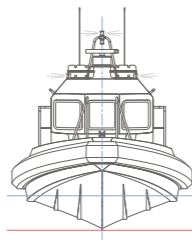

PT 803A

8.2 meter Aluminum Patrol Boat

PROFILE

PLAN

FWD VIEW

AFT VIEW

PARTICULARS	
Hull	Aluminium
Wheelhouse	Aluminium
Length	8.25 m
Beam	3.00 m
Displacement (Max)	TBC
Draft	0.28 m
Classification	TBC
PERFORMANCE	
Max Speed	35 knots
Cruise Speed	25 knots
Range	180 nm @ 35 knots
PROPULSION	
Engines	OXE300
Jets	Diesel Outboard Engine
Power	2 x 300 hp
CAPACITIES	
Fuel	350 L
Fresh Water	N/A
Waste Water	N/A
Complement	2 Crew
ELECTRICAL	
Power Supply	12V DC (100Ah)
Genset	N/A
Air Conditioning	N/A
NAVIGATION	
- Compass	- Echo sounder
- Navigation lights	
- VHF radio	
- GPS	
- Radar	

PATROL BOAT

PT 803A SERIES

 HULL 5083 Aluminum	 WHEELHOUSE 5083 Aluminum	 LENGHT 8.25 meter
 PROPULSION Outboard 2 x 600 hp	 SPEED up to 35 knots	 CAPACITY 2 Crew

Navigator 1050C

10.3 meter Aluminum Patrol Boat