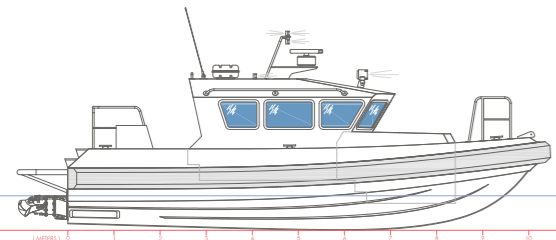

Navigator 1050C

10.3 meter Aluminum Patrol Boat