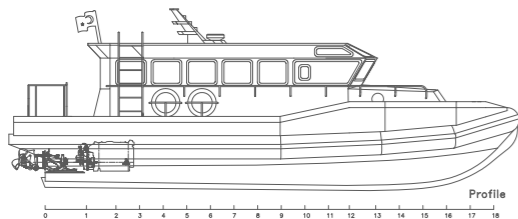

HD 1304P

13 meter HDPE Patrol Boat