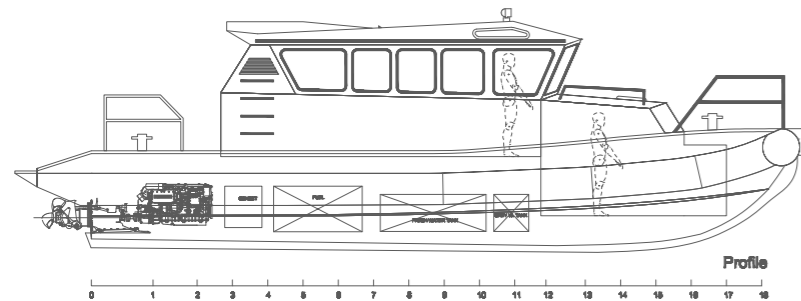

HD 1404P

13 meter HDPE Patrol Boat

PARTICULARS	
Hull	HDPE
Wheelhouse	HDPE
Length	14.00 m
Beam	4.00 m
Displacement (Max)	10000 kg
Draft	0.65 m
Classification	TBC
PERFORMANCE	
Max Speed	30 knots
Cruise Speed	20 knots
PROPULSION	
Engines	Cummins QSL9
Propulsion	WaterJet
Power	2 x 425 hp
CAPACITIES	
Fuel	2000 L
Fresh Water	400 L
Waste Water	TBC
Complement	8 + 1 person
ELECTRICAL	
Power Supply	220V AC - 12V DC (3x100Ah)
Genset	Onan 4kW
Air Conditioning	Optional
NAVIGATION	
- Compass	- Echo sounder
- Navigation lights	- Satellite compass
- VHF radio	- EPIRB
- GPS	
- Radar	
OPTIONAL EXTRAS