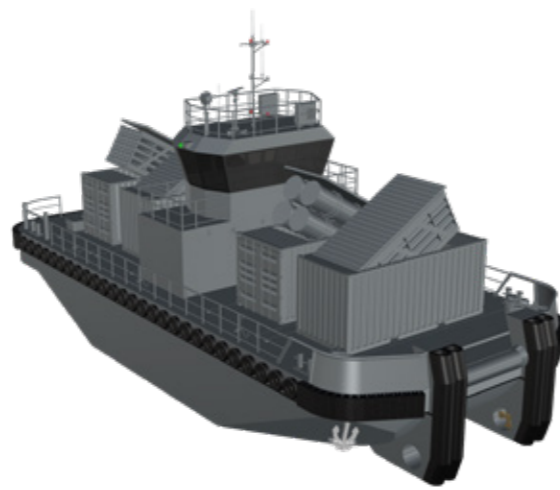

MB2410

24 meter Armed Motor Barge