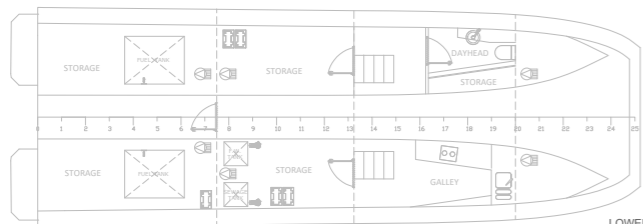

PROFILE

MAIN DECK PLAN

LOWER DECK PLAN

PARTICULARS	
Hull	Steel
Wheelhouse	Steel
Length	14.90 m
Beam	5.50 m
Deck	45 m ²
Draft	1.10 m
Classification	Bureau Veritas
PERFORMANCE	
Max Speed	12 knots
Cruise Speed	10 knots
PROPULSION	
Engines	2 x Cummins QSM11
Propulsion	FPP Open
Power	1220 hp total
CAPACITIES	
Fuel	11.200 L
Fresh Water	720 L
Waste Water	780 L
Complement	4 + 2 Crew
ELECTRICAL	
Power Supply	220V AC - 24V DC
Genset	17.5 kVa / 50 Hz
Air Conditioning	Optional
NAVIGATION	
- Compass	- Echo sounder
- Navigation lights	- Satellite compass
- VHF radio	- EPIRB
- GPS	
- Radar	
OPTIONAL EXTRAS	

LANDING CRAFT LC 1506N SERIES

 HULL A-Grade Steel	 WHEELHOUSE A-Grade Steel	 LENGHT 14.90 meter
 PROPULSION FPP 2 x 610 hp	 SPEED up to 12 knots	 CAPACITY 4 + 2 Crew

HD 1606P

16.1 meter HDPE Patrol Catamaran

PROFILE VIEW

MAINDECK VIEW

LOWER DECK VIEW

PARTICULARS	
Hull	HDPE
Wheelhouse	HDPE
Length	16.10 m
Beam	5.40 m
Displacement (Max)	TBC
Draft	0.60 m
Classification	TBC
PERFORMANCE	
Max Speed	30 knots
Cruise Speed	20 knots
PROPULSION	
Engines	Suzuki
Type	Outboard
Power	4 x 300 hp
CAPACITIES	
Fuel	1000 L
Fresh Water	200 L
Waste Water	200 L
Complement	9 + 1 person
ELECTRICAL	
Power Supply	220V AC - 24V DC
Genset	TBC
Air Conditioning	TBC
NAVIGATION	
- Compass	- Echo sounder
- Navigation lights	- Satellite compass
- VHF radio	- EPIRB
- GPS	
- Radar	
OPTIONAL EXTRAS	