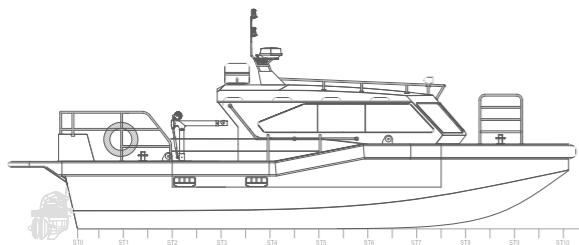

OPTIONAL EXTRAS	

PATROL BOAT

PT 1504N SERIES

 HULL 5083 Aluminum	 WHEELHOUSE 5083 Aluminum	 LENGTH 14.90 meter
 PROPULSION FPP 2 x 600 hp	 SPEED up to 25 knots	 CAPACITY 8 + 1 Crew

PT 1200ST

11.5 meter Aluminum Patrol Boat