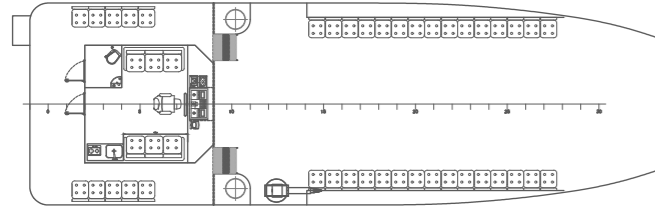

OPTIONAL EXTRAS

PATROL BOAT

PT 1200ST SERIES

 HULL 5083 Aluminum	 WHEELHOUSE 5083 Aluminum	 LENGHT 11.50 meter
 PROPULSION WaterJet 2 x 480 hp	 SPEED up to 45 knots	 CAPACITY 6 + 1 Crew

LC 1506N

14.9 meter Steel Landing Craft

PROFILE

MAIN DECK PLAN

LOWER DECK PLAN

PARTICULARS	
Hull	Steel
Wheelhouse	Steel
Length	14.90 m
Beam	5.50 m
Deck	45 m ²
Draft	1.10 m
Classification	Bureau Veritas
PERFORMANCE	
Max Speed	12 knots
Cruise Speed	10 knots
PROPULSION	
Engines	2 x Cummins QSM11
Propulsion	FPP Open
Power	1220 hp total
CAPACITIES	
Fuel	11.200 L
Fresh Water	720 L
Waste Water	780 L
Complement	4 + 2 Crew
ELECTRICAL	
Power Supply	220V AC - 24V DC
Genset	17.5 kVa / 50 Hz
Air Conditioning	Optional
NAVIGATION	
- Compass	- Echo sounder
- Navigation lights	- Satellite compass
- VHF radio	- EPIRB
- GPS	
- Radar	
OPTIONAL EXTRAS	