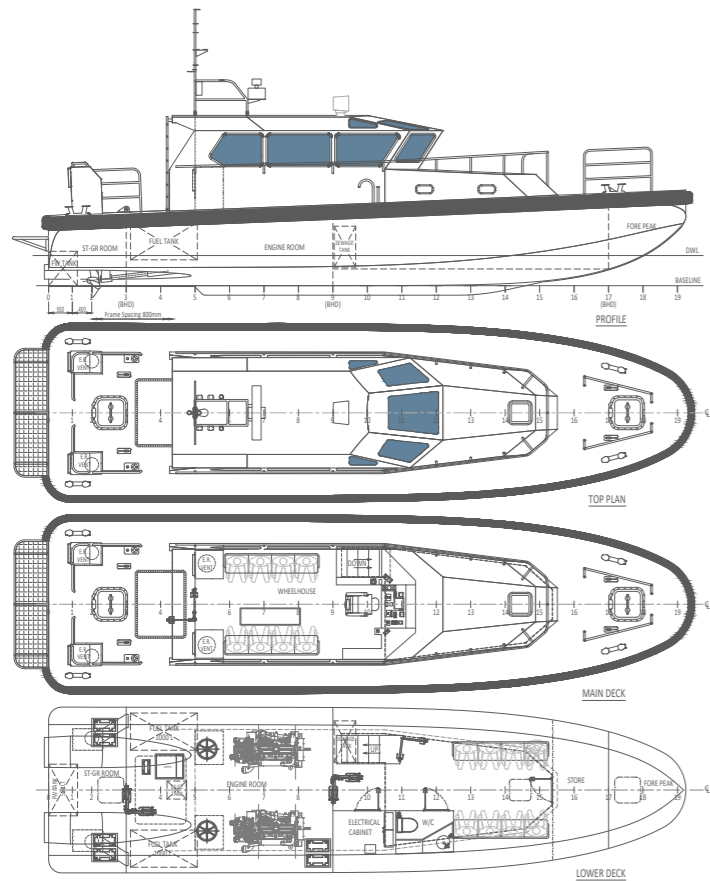

PARTICULARS	
Hull	Steel / Aluminum
Wheelhouse	Aluminum
Length	16.80 m
Beam	5.20 m
Displacement (Max)	TBC
Draft	1.60 m
Classification	Bureau Veritas
PERFORMANCE	
Max Speed	25 knots / 30 knots
Cruise Speed	20 knots / 25 knots
Range	300 nm @ 20 knots
PROPULSION	
Engines	MAN V12
Propulsion	FPP
Power	2 x1000 hp @ 2200 rpm
CAPACITIES	
Fuel	2800 L +1000 L Ext. tank
Fresh Water	900 L
Waste Water	450 L
Complement	8 + 1 Crew
ELECTRICAL	
Power Supply	220V AC - 24V DC
Genset	19 kW - 220V @ 50Hz
Air Conditioning	36000 BTU 90000 BTU opt.
NAVIGATION	
- Compass	- Echo sounder
- Navigation lights	- Satellite compass
- VHF radio	- EPIRB
- GPS	
- Radar	
OPTIONAL EXTRAS	

PATROL BOAT

PT 1705N SERIES

 HULL A-Grade Steel	 WHEELHOUSE 5083 Aluminum	 LENGHT 16.80 meter
 PROPULSION FPP 2 x 1.000 hp	 SPEED up to 30 knots	 CAPACITY 8 + 1 Crew

PT 1504N

14.9 meter Aluminum Patrol Boat

PARTICULARS	
Hull	Aluminum
Wheelhouse	Aluminum
Length	14.90 m
Beam	3.85 m
Displacement (Max)	TBC
Draft	0.70 m
Classification	TBC

PERFORMANCE	
Max Speed	25 knots
Cruise Speed	22 knots

PROPULSION	
Engines	2 x Cummins QSC 8.3 @ 2200 rpm
Propulsion	FPP
Power	2 x 600 hp