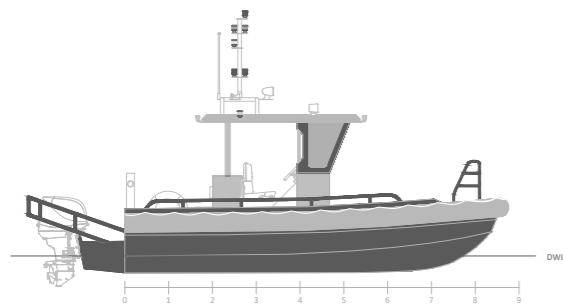

PT 803A

8.2 meter Aluminum Patrol Boat

PROFILE