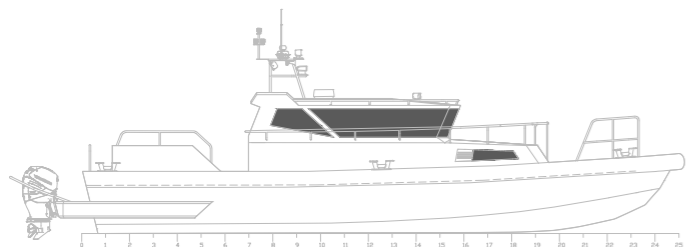

PROFILE

MAIN DECK PLAN

LOWER DECK PLAN

PARTICULARS	
Hull	Steel
Wheelhouse	Steel
Length	14.90 m
Beam	5.50 m
Deck	45 m ²
Draft	1.10 m
Classification	Bureau Veritas
PERFORMANCE	
Max Speed	12 knots
Cruise Speed	10 knots
PROPULSION	
Engines	2 x Cummins QSM11
Propulsion	FPP Open
Power	1220 hp total
CAPACITIES	
Fuel	11.200 L
Fresh Water	720 L
Waste Water	780 L
Complement	4 + 2 Crew
ELECTRICAL	
Power Supply	220V AC - 24V DC
Genset	17.5 kVa / 50 Hz
Air Conditioning	Optional
NAVIGATION	
- Compass	- Echo sounder
- Navigation lights	- Satellite compass
- VHF radio	- EPIRB
- GPS	
- Radar	
OPTIONAL EXTRAS	

LANDING CRAFT LC 1506N SERIES

 HULL A-Grade Steel	 WHEELHOUSE A-Grade Steel	 LENGHT 14.90 meter
 PROPULSION FPP 2 x 610 hp	 SPEED up to 12 knots	 CAPACITY 4 + 2 Crew

HD 1606P

16.1 meter HDPE Patrol Catamaran