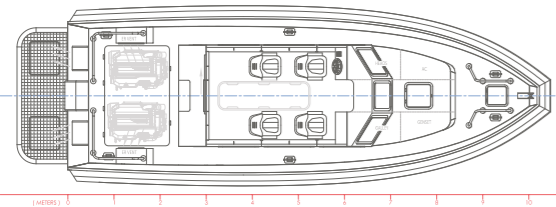

Navigator 1050C

10.3 meter Aluminum Patrol Boat