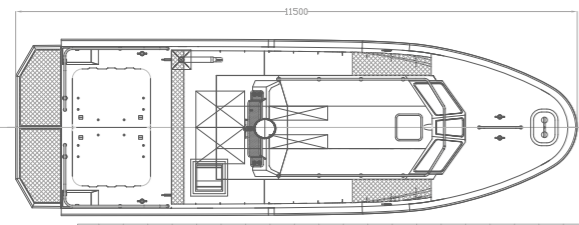

PLAN VIEW

PARTICULARS

Hull	Aluminum
Wheelhouse	Aluminum
Length	11.50 m
Beam	3.30 m
Displacement (Max)	TBC
Draft	0.50 m
Classification	Bureau Veritas (optional)

PERFORMANCE

Max Speed	45 knots
Cruise Speed	30 knots

PROPULSION

Engines	Cummins QSB 6.7	MerCruiser
Propulsion	Waterjet Namjet Tractor	SternDrive
Power	2 x 480 hp @ 3300 rpm	2 x 300 hp

CAPACITIES

Fuel	1000 L
Fresh Water	100 L
Waste Water	100 L
Complement	TBC

ELECTRICAL

Power Supply	220 AC - 24V DC
Genset	7 kW Single Phase
Ventilation	24 V 1500 m³ /h

NAVIGATION

- Compass	- Echo sounder
- Navigation lights	- Satellite compass
- VHF radio	- EPIRB
- GPS	
- Radar