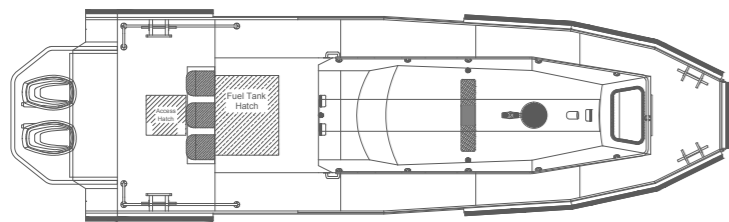

HD 1103P

11 meter HDPE Patrol Boat

TOP VIEW

PARTICULARS

Hull	HDPE
Wheelhouse	HDPE
Length	11.00 m
Beam	3.20 m
Displacement (Max)	TBC
Draft	1.20 m
Classification	TBC

PERFORMANCE

Max Speed	30 knots
Cruise Speed	20 knots

PROPULSION

Engines	2 x Suzuki
Type	Outboard
Power	2 x 400 hp

CAPACITIES

Fuel	500 l
Fresh Water	N/A
Waste Water	N/A
Complement	10 + 1 person

ELECTRICAL

Power Supply	220V AC - 12V DC
Genset	Optional
Air Conditioning	Optional

NAVIGATION

- Compass
- Echo sounder
- Navigation lights
- Satellite compass
- VHF radio
- EPIRB
- GPS
- Radar

OPTIONAL EXTRAS

PATROL BOAT

HD 1103P SERIES

  HULL HDPE	 WHEELHOUSE HDPE	 LENGHT 11 meter
  PROPULSION Outboard 2 x 400 hp	 SPEED up to 30 knots	 CAPACITY 10 + 1 Crew