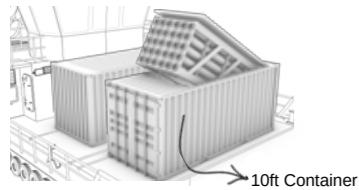

MB2410

24 meter Armed Motor Barge