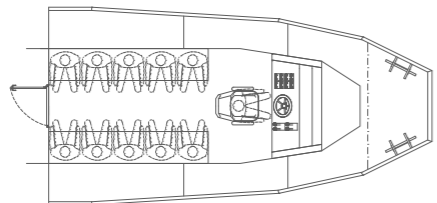

WHEELHOUSE

PARTICULARS

Hull	HDPE
Wheelhouse	HDPE
Length	11.00 m
Beam	3.20 m
Displacement (Max)	TBC
Draft	1.20 m
Classification	TBC

PERFORMANCE

Max Speed	30 knots
Cruise Speed	20 knots

PROPULSION

Engines	2 x Suzuki
Type	Outboard
Power	2 x 400 hp

CAPACITIES

Fuel	500 l
Fresh Water	N/A
Waste Water	N/A
Complement	10 + 1 person

ELECTRICAL

Power Supply	220V AC - 12V DC
Genset	Optional
Air Conditioning	Optional

NAVIGATION

- Compass
- Echo sounder
- Navigation lights
- Satellite compass
- VHF radio
- EPIRB
- GPS
- Radar

OPTIONAL EXTRAS