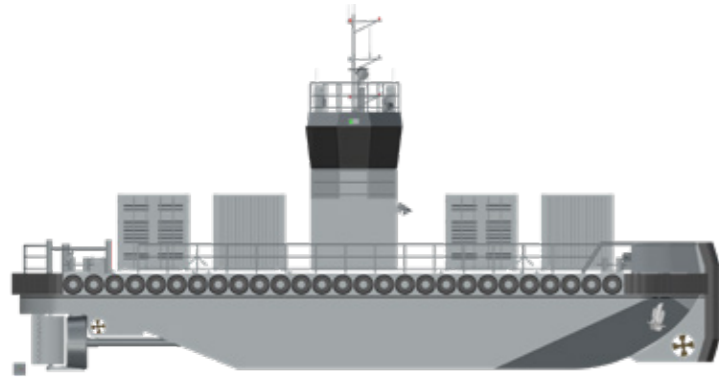

MB2410

24 meter Armed Motor Barge