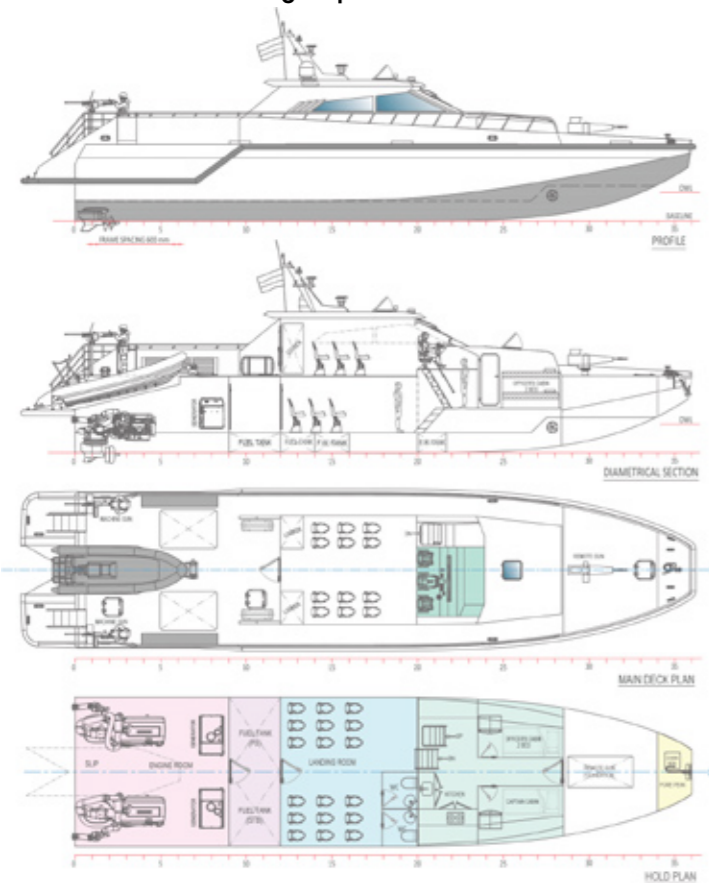

PROFILE

MAIN DECK PLAN

LOWER DECK PLAN

PARTICULARS	
Hull	Steel
Wheelhouse	Steel
Length	14.90 m
Beam	5.50 m
Deck	45 m ²
Draft	1.10 m
Classification	Bureau Veritas
PERFORMANCE	
Max Speed	12 knots
Cruise Speed	10 knots
PROPULSION	
Engines	2 x Cummins QSM11
Propulsion	FPP Open
Power	1220 hp total
CAPACITIES	
Fuel	11.200 L
Fresh Water	720 L
Waste Water	780 L
Complement	4 + 2 Crew
ELECTRICAL	
Power Supply	220V AC - 24V DC
Genset	17.5 kVa / 50 Hz
Air Conditioning	Optional
NAVIGATION	
- Compass	- Echo sounder
- Navigation lights	- Satellite compass
- VHF radio	- EPIRB
- GPS	
- Radar	
OPTIONAL EXTRAS	

ShadowHawk 12

12 meter Aluminum Patrol Boat

PARTICULARS	
Hull	Aluminium, Planing
Wheelhouse / Superstructure	Open Console
Length	12.00m
Beam	3.10m
Displacement (Max)	9.79 tons (full load)
Draft	0.75m
Classification	BV
PERFORMANCE	
Max Speed	48 knots
Cruise Speed	38 knots
Range	232 nm @ 38 knots
PROPULSION	
Propulsion	Outboard
Power	900 bhp
CAPACITIES	
Fuel	1000 L
Fresh Water	100 L
Waste Water	28 L
Complement	4 Pax
ELECTRICAL	
Power Supply	230 VAC, 48 VDC
Genset	1 kVA
Air Conditioning	—
NAVIGATION	
Basic Navigation Pack	16" MFD + VHF DSC + AIS-B+ + Radar 4 kW + Autopilot + 1 kW sonar + NMEA2000 backbone.
OPTIONAL EXTRAS	
Ballistic Protection	

PATROL BOAT

ShadowHawk 12 SERIES

NEW

 HULL 5083 Aluminum	 WHEELHOUSE 5083 Aluminum	 LENGHT 12 meter
 PROPULSION Outboard 900 hp	 SPEED up to 48 knots	 CAPACITY 4 Pax

Seaviper 23

23 meter Aluminum High-Speed Craft

Foam system, bow thruster, extra seats, bigger AC, etc.

HIGH-SPEED CRAFT

Seaviper 23 SERIES

HULL
5083
Aluminum

WHEELHOUSE
5083
Aluminum

LENGHT
23,63
meter

PROPULSION
JETS or IPS
2000 hp

SPEED
up to
31 knots