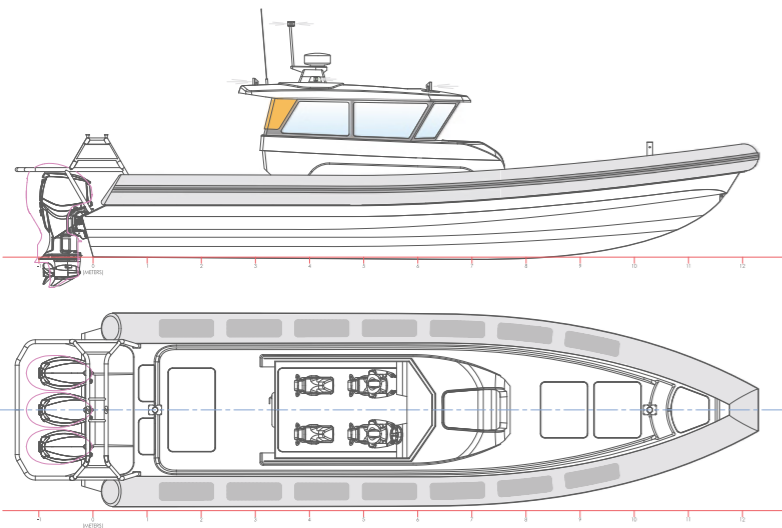

OPTIONAL EXTRAS	

PATROL BOAT

PT 1504N SERIES

 HULL 5083 Aluminum	 WHEELHOUSE 5083 Aluminum	 LENGTH 14.90 meter
 PROPULSION FPP 2 x 600 hp	 SPEED up to 25 knots	 CAPACITY 8 + 1 Crew

PT 1200ST

11.5 meter Aluminum Patrol Boat

PROFILE

MAIN DECK PLAN

LOWER DECK PLAN

PARTICULARS	
Hull	Steel
Wheelhouse	Steel
Length	14.90 m
Beam	5.50 m
Deck	45 m ²
Draft	1.10 m
Classification	Bureau Veritas
PERFORMANCE	
Max Speed	12 knots
Cruise Speed	10 knots
PROPULSION	
Engines	2 x Cummins QSM11
Propulsion	FPP Open
Power	1220 hp total
CAPACITIES	
Fuel	11.200 L
Fresh Water	720 L
Waste Water	780 L
Complement	4 + 2 Crew
ELECTRICAL	
Power Supply	220V AC - 24V DC
Genset	17.5 kVa / 50 Hz
Air Conditioning	Optional
NAVIGATION	
- Compass	- Echo sounder
- Navigation lights	- Satellite compass
- VHF radio	- EPIRB
- GPS	
- Radar	
OPTIONAL EXTRAS	

LANDING CRAFT LC 1506N SERIES

 HULL A-Grade Steel	 WHEELHOUSE A-Grade Steel	 LENGHT 14.90 meter
 PROPULSION FPP 2 x 610 hp	 SPEED up to 12 knots	 CAPACITY 4 + 2 Crew

HD 1606P

16.1 meter HDPE Patrol Catamaran

NEW

PATROL BOAT

Navigator 1050C SERIES

 HULL 5083 Aluminum	 WHEELHOUSE 5083 Aluminum	 LENGHT 10.3 meter
 PROPULSION Inboard 2 x 760 hp	 SPEED up to 40 knots	 CAPACITY 2 + 4 Crew

Navigator 1250C

12.8 meter Aluminum Patrol Boat