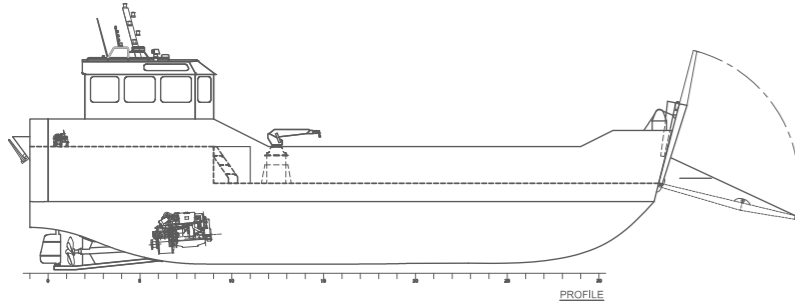

OPTIONAL EXTRAS

PATROL BOAT

PT 1200ST SERIES

 HULL 5083 Aluminum	 WHEELHOUSE 5083 Aluminum	 LENGHT 11.50 meter
 PROPULSION WaterJet 2 x 480 hp	 SPEED up to 45 knots	 CAPACITY 6 + 1 Crew

LC 1506N

14.9 meter Steel Landing Craft

PROFILE

MAIN DECK PLAN

LOWER DECK PLAN

PARTICULARS	
Hull	Steel
Wheelhouse	Steel
Length	14.90 m
Beam	5.50 m
Deck	45 m ²
Draft	1.10 m
Classification	Bureau Veritas
PERFORMANCE	
Max Speed	12 knots
Cruise Speed	10 knots
PROPULSION	
Engines	2 x Cummins QSM11
Propulsion	FPP Open
Power	1220 hp total
CAPACITIES	
Fuel	11.200 L
Fresh Water	720 L
Waste Water	780 L
Complement	4 + 2 Crew
ELECTRICAL	
Power Supply	220V AC - 24V DC
Genset	17.5 kVa / 50 Hz
Air Conditioning	Optional
NAVIGATION	
- Compass	- Echo sounder
- Navigation lights	- Satellite compass
- VHF radio	- EPIRB
- GPS	
- Radar	
OPTIONAL EXTRAS	