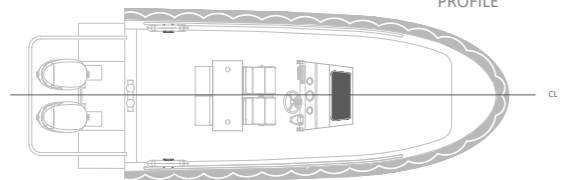

PT 803A

8.2 meter Aluminum Patrol Boat

PROFILE

PLAN

FWD VIEW

AFT VIEW

PARTICULARS	
Hull	Aluminium
Wheelhouse	Aluminium
Length	8.25 m
Beam	3.00 m
Displacement (Max)	TBC
Draft	0.28 m
Classification	TBC
PERFORMANCE	
Max Speed	35 knots
Cruise Speed	25 knots
Range	180 nm @ 35 knots
PROPULSION	
Engines	OXE300
Jets	Diesel Outboard Engine
Power	2 x 300 hp
CAPACITIES	
Fuel	350 L
Fresh Water	N/A
Waste Water	N/A
Complement	2 Crew
ELECTRICAL	
Power Supply	12V DC (100Ah)
Genset	N/A
Air Conditioning	N/A
NAVIGATION	
- Compass	- Echo sounder
- Navigation lights	
- VHF radio	
- GPS	
- Radar	