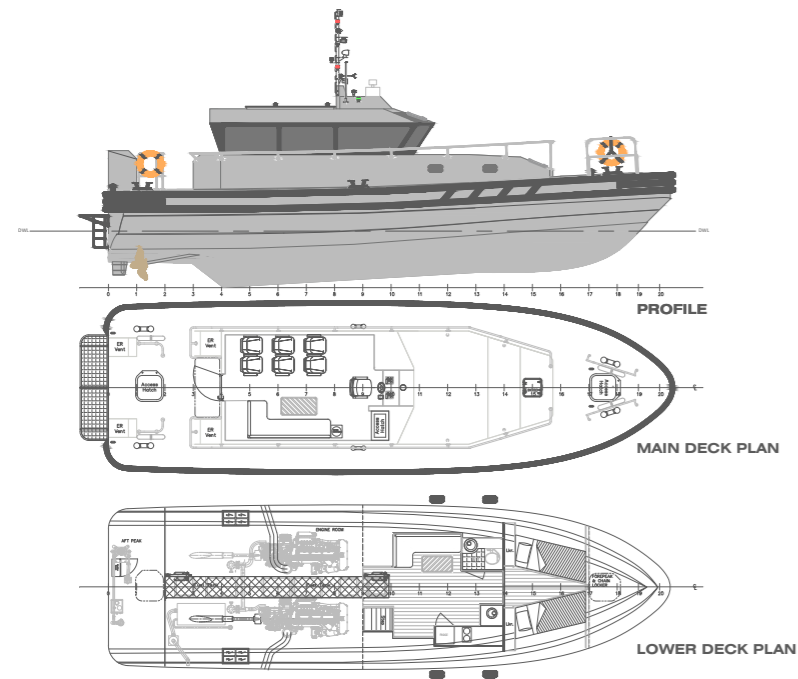

PATROL BOATS

Scan code for
PDF® version

LOYD
SHIPYARD

INNOVATION
DESIGN
ENGINEERING
ANALYSIS
SAFETY

International
Organization for
Standardization

ISO 9001
ISO 14001
ISO 45001

PT 1705N

16.8 meter Steel Patrol Boat

PARTICULARS	
Hull	Steel / Aluminum
Wheelhouse	Aluminum
Length	16.80 m
Beam	5.20 m
Displacement (Max)	TBC
Draft	1.60 m
Classification	Bureau Veritas
PERFORMANCE	
Max Speed	25 knots / 30 knots
Cruise Speed	20 knots / 25 knots
Range	300 nm @ 20 knots
PROPULSION	
Engines	MAN V12
Propulsion	FPP
Power	2 x1000 hp @ 2200 rpm
CAPACITIES	
Fuel	2800 L +1000 L Ext. tank
Fresh Water	900 L
Waste Water	450 L
Complement	8 + 1 Crew
ELECTRICAL	
Power Supply	220V AC - 24V DC
Genset	19 kW - 220V @ 50Hz
Air Conditioning	36000 BTU 90000 BTU opt.
NAVIGATION	
- Compass	- Echo sounder
- Navigation lights	- Satellite compass
- VHF radio	- EPIRB
- GPS	
- Radar	
OPTIONAL EXTRAS	

PATROL BOAT

PT 1705N SERIES

 HULL A-Grade Steel	 WHEELHOUSE 5083 Aluminum	 LENGHT 16.80 meter
 PROPULSION FPP 2 x 1.000 hp	 SPEED up to 30 knots	 CAPACITY 8 + 1 Crew

PT 1504N

14.9 meter Aluminum Patrol Boat