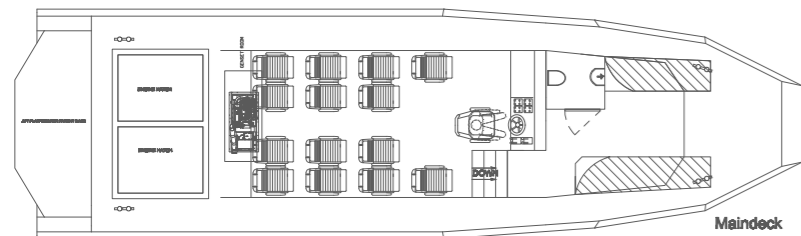

HD 1404P

13 meter HDPE Patrol Boat

PARTICULARS	
Hull	HDPE
Wheelhouse	HDPE
Length	14.00 m
Beam	4.00 m
Displacement (Max)	10000 kg
Draft	0.65 m
Classification	TBC
PERFORMANCE	
Max Speed	30 knots
Cruise Speed	20 knots
PROPULSION	
Engines	Cummins QSL9
Propulsion	WaterJet
Power	2 x 425 hp
CAPACITIES	
Fuel	2000 L
Fresh Water	400 L
Waste Water	TBC
Complement	8 + 1 person
ELECTRICAL	
Power Supply	220V AC - 12V DC (3x100Ah)
Genset	Onan 4kW
Air Conditioning	Optional
NAVIGATION	
- Compass	- Echo sounder
- Navigation lights	- Satellite compass
- VHF radio	- EPIRB
- GPS	
- Radar	
OPTIONAL EXTRAS