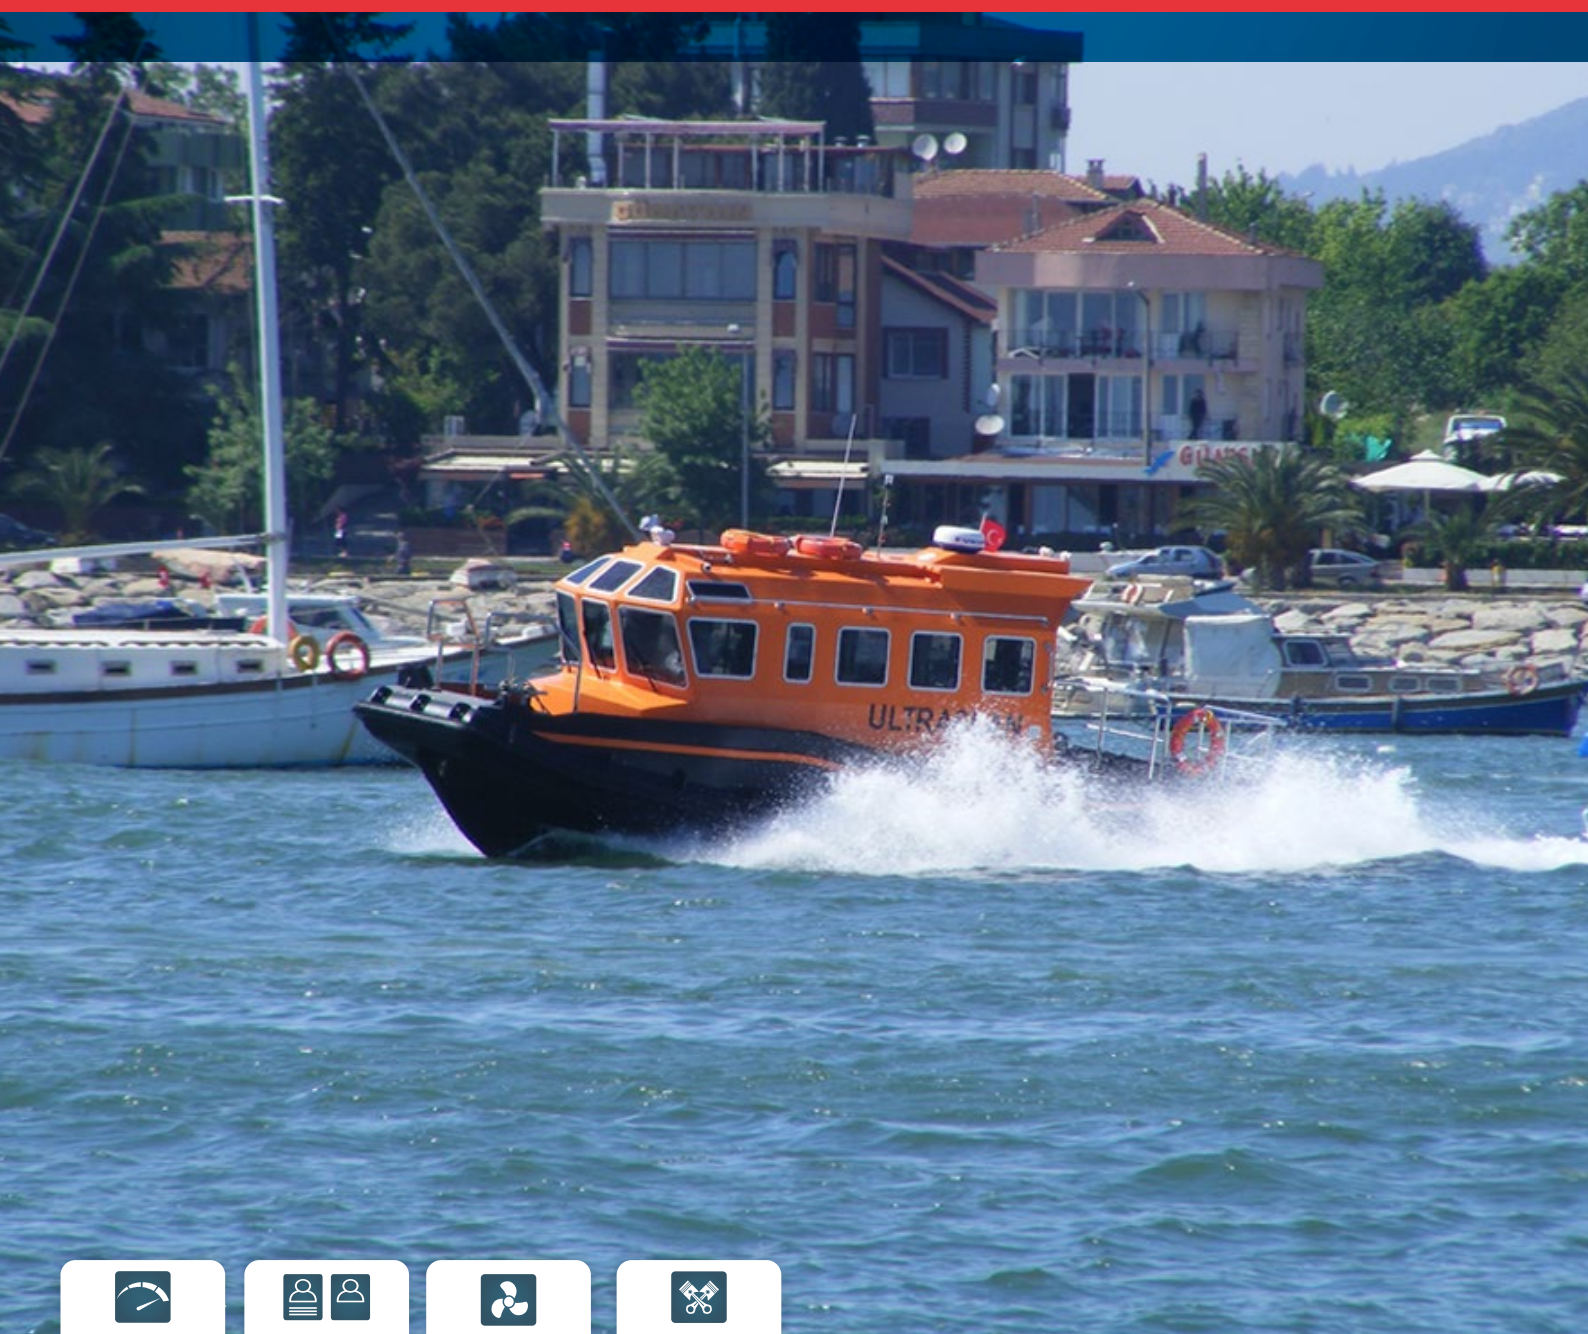

HDPE SERVICE BOAT

10 meter

SPEED

30
Knots

CAPACITY

6 Pax
2 Crew

PROPULSION

Fixed Pitch
Propeller

POWER

Single
450 hp

* Various performance options are available.

- SALVAGING
- ICEBREAKING
- CREW TRANSPORT
- HARBOUR AND TERMINAL
- WIND FARM
- OFF SHORE
- OIL PLATFORM

LOYD
SHIPYARD

Please contact us for
IN-STOCK VESSELS